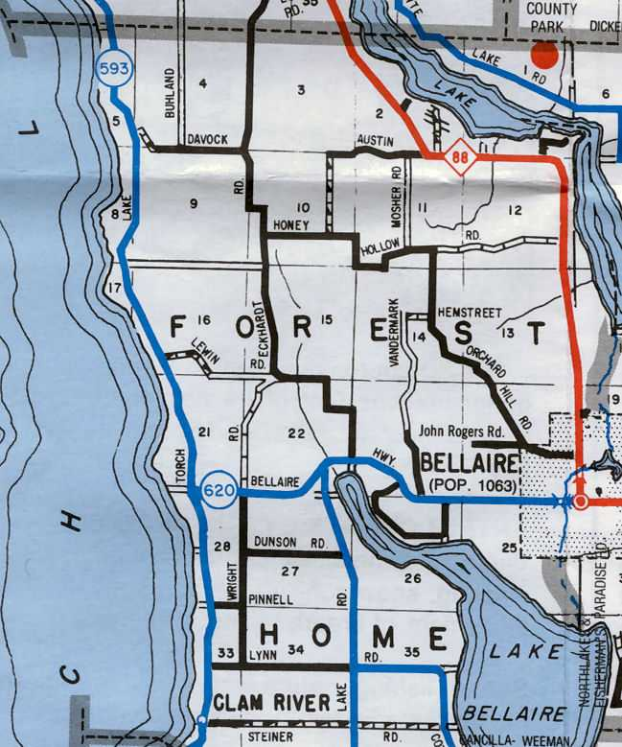

593

88

620

BELLAIRE
(POP. 1063)

GLAM RIVER LAKE

BELLAIRE