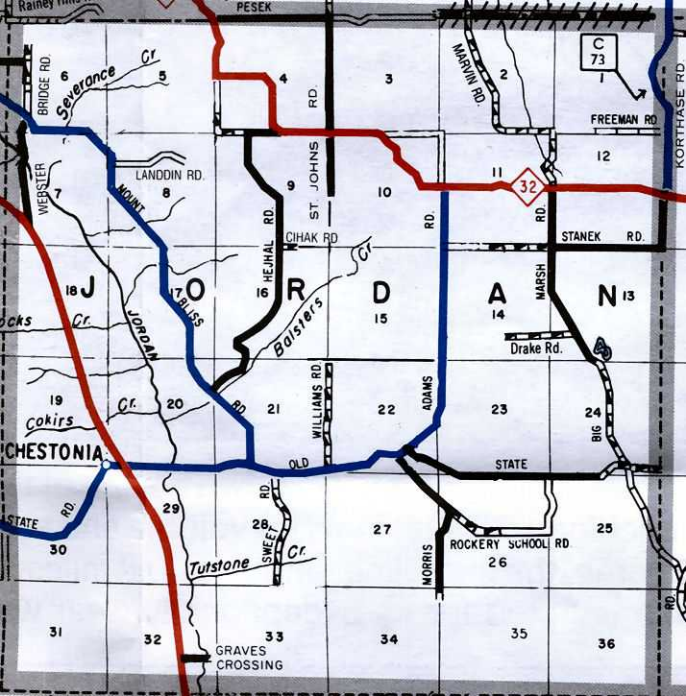

BELLAIRE
(POP. 1063)

GLAM RIVER LAKE

BELLAIRE

KEARNEY

ANTRIM COUNTY AIRPORT

620

88

SUMMIT VILLAGE

CEAR RIVER VILLAGE

SCHUSS VILLAGE

LEE DERRER RD. 4

WETZEL

WETZEL LAKE

LAKES OF THE NORTH

LAKES OF THE NORTH AIRSTRIP

MANVEL
(POP. 1432)

RD.

18 N. WEST