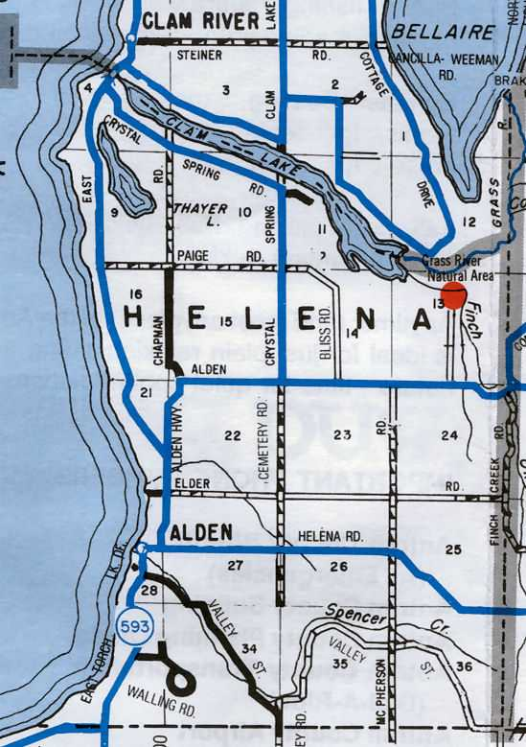

9

ANTRIM COUNTY PARK

S. BAYSHORE DR.

ELK RAPIDS
(POP. 1504)

605

R A P I D S

TOWN LINE

31

BELLAIRE
(POP. 1063)

GLAM RIVER LAKE

BELLAIRE

KEARNEY

ANTRIM COUNTY AIRPORT

620

88

SUMMIT VILLAGE

CEAR RIVER VILLAGE

SCHUSS VILLAGE

LEE DERRER RD. 4

WETZEL

WETZEL LAKE

LAKES OF THE NORTH

LAKES OF THE NORTH AIRSTRIP

MANVEL
(POP. 1432)

RD.

18 N. WEST