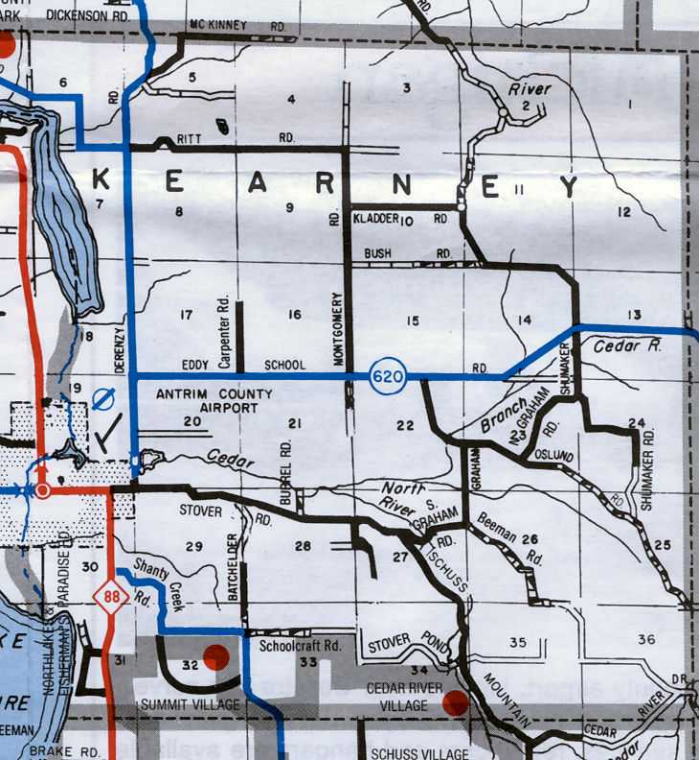

9

ANTRIM COUNTY PARK

S. BAYSHORE DR.

ELK RAPIDS
(POP. 1504)

605

R A P I D S

TOWN LINE

31

BELLAIRE
(POP. 1063)

GLAM RIVER LAKE

BELLAIRE

KEARNEY

ANTRIM COUNTY AIRPORT

620

88

SUMMIT VILLAGE

CEAR RIVER VILLAGE

SCHUSS VILLAGE

LEE DERRER RD. 4

WETZEL

WETZEL LAKE

LAKES OF THE NORTH

LAKES OF THE NORTH AIRSTRIP

MANVEL
(POP. 1432)

RD.

18 N. WEST